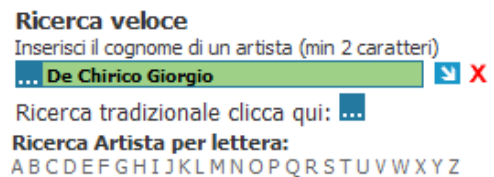

- 2) Enter other letters to sharpen your search:

Ricerca veloce
Inserisci il cognome di un artista (min 2 caratteri)

... de chi

Rid De Chiara Antonio
Rid De Chirico Giorgio
A B De Chirico Jakob Y Z

- 3) Once you find the artist you was looking for select his/her name (with your mouse, or your keyboard till it is highlighted in blue)

- 4) Click the artist's name and the box becomes green (attention: if the box doesn't become green you will be unable to proceed.)

- 5) Click the bottom:  on the right to enter the artist's file, or  to delete the previous name and start a new search